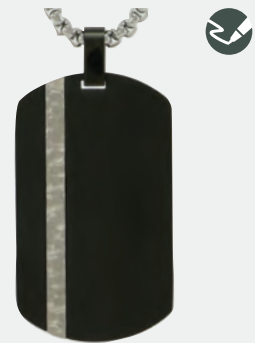

#TJ5126 Onyx

Stainless steel with textured accents, threaded cremains compartment located on the back, includes matching 24" Rolo chain, fill kit, and box, 1.96"H x 0.98"W x 0.16"D, nominal capacity, **$88.50**

The Tag can be engraved, up to 4 lines on the back, 15 character limit per line, Raleway font only, **$45**