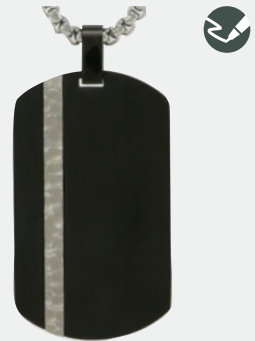

#TJ5126 Onyx

Stainless steel with textured accents, threaded cremains compartment located on the back, includes matching 24" Rolo chain, fill kit, and box, 1.96"H x 0.98"W x 0.16"D, nominal capacity, **$165**

The Tag can be engraved, up to 4 lines on the back, 15 character limit per line, Raleway font only, **$120**