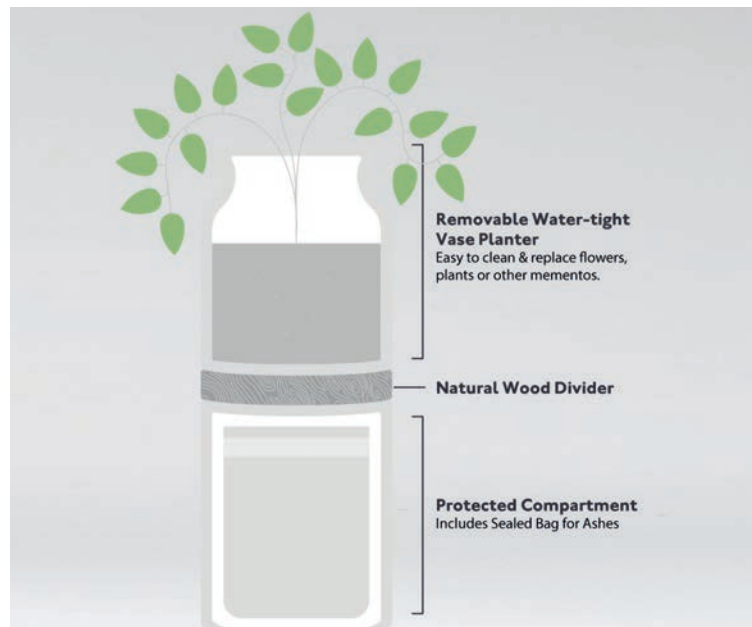

## Arielle Hearts

1. #T2790H Pearl Blue
2. #TCMACHS MDF cherry heart stand

1. #T2791H Pearl Pink
2. #TCMAWHS MDF white heart stand

1. #TQB19H Teddy Bear
2. #TCMAWHS MDF white heart stand

Brass, pearl finish, 20 cu. in., 4.5"H x 4.2"W