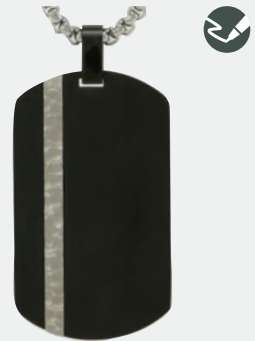

#TJ5126 Onyx

Stainless steel with textured accents, threaded cremains compartment located on the back, includes matching 24" Rolo chain, fill kit, and box, 1.96"H x 0.98"W x 0.16"D, nominal capacity
The Tag can be engraved, up to 4 lines on the back, 15 character limit per line, Raleway font only